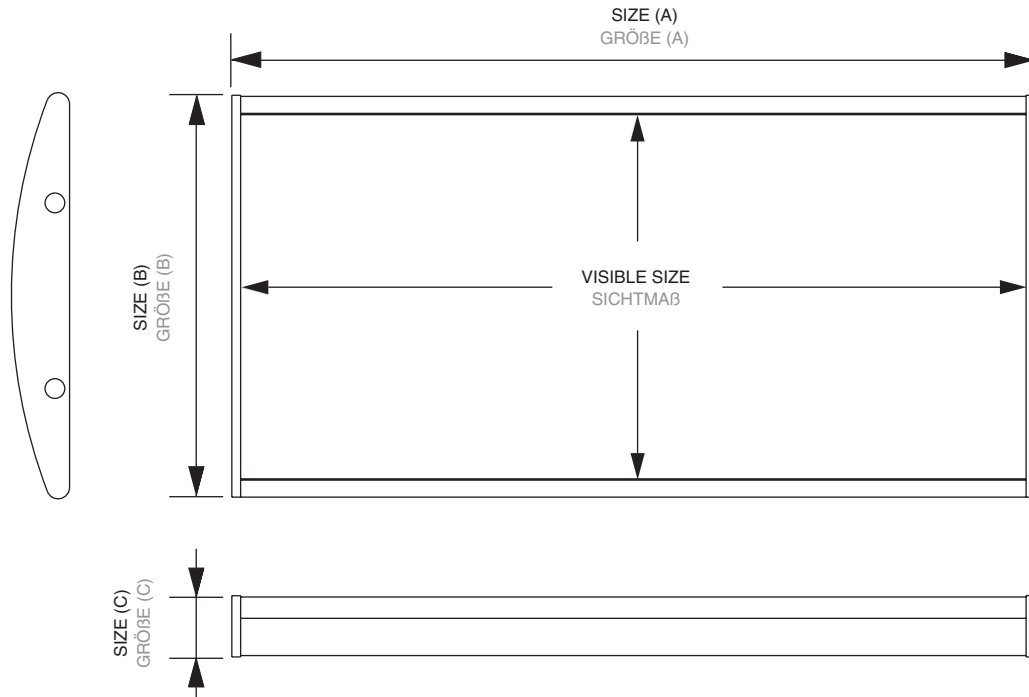

Wayfinding System Curved

Hospitality Space Equipment | Wayfinding Systems