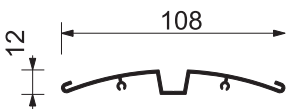

Wayfinding System Curved

Hospitality Space Equipment | Wayfinding Systems